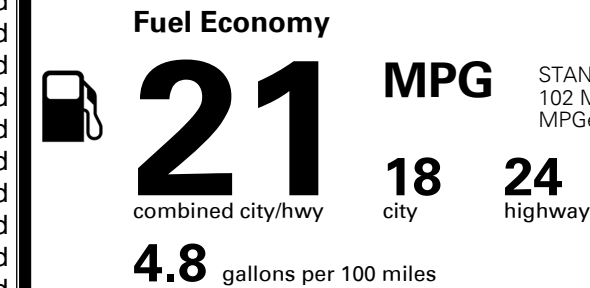

\$ 1,365.00

TOTAL MANUFACTURER'S SUGGESTED RETAIL PRICE ▶

\$ 50,265.00

*Additional terms and conditions apply.

**Kia Connect may be currently unavailable for Model Year 2022 and newer vehicles sold or purchased in Massachusetts; please see owners.kia.com for updates on availability.

TOTAL ADDITIONAL WEIGHT: 72.5

EPA DOT Fuel Economy and Environment

Gasoline Vehicle

STANDARD SUVS range from 13 to 102 MPG. The best vehicle rates 132 MPGe.

You spend
\$2,500
 more in fuel costs
 over 5 years
 compared to the
 average new vehicle.