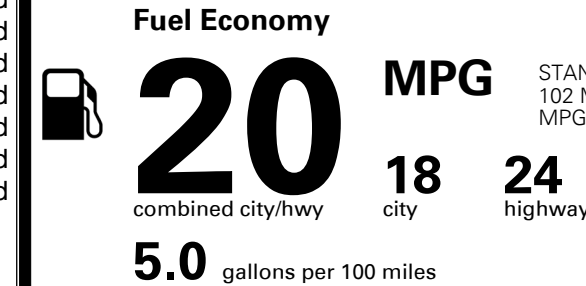

EPA DOT Fuel Economy and Environment

Gasoline Vehicle

STANDARD SUVs range from 13 to 102 MPG. The best vehicle rates 140 MPGe.

You spend
$3,750
more in fuel costs
over 5 years
compared to the
average new vehicle.

Annual fuel cost
$2,700

Fuel Economy & Greenhouse Gas Rating (tailpipe only)