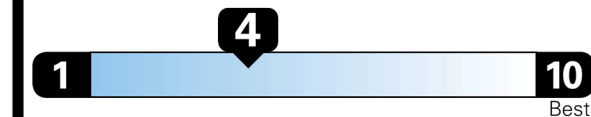

2024 TELLURIDE SX-PRESTIGE V6 AWD

MODEL/OPT.CODE: J4492 / 015
EXTERIOR COLOR: EBONY BLACK
INTERIOR COLOR: BLACK
VEHICLE ID NUMBER: 5XYP5DGC3RG484034
PORT OF ENTRY: WEST POINT

Sold To: WI033
Ship To: WI033
Lupient Kia Milwaukee
6030 N. GREEN BAY AVENUE
GLENDALE WI 53209

STANDARD FEATURES

STANDARD SX AWD FEATURES

MECHANICAL

3.8L Gas Direct Injection V6 Engine
8-Speed Automatic Transmission
Active On-Demand All Wheel Drive

ADVANCED DRIVER-ASSISTANCE SYSTEMS

Forward Collision Avoidance (Cyclist, Junction Turning)
Blind-Spot Collision Warning
Rear Cross-Traffic Collision-Avoidance Assist
Lane Keeping Assist & Lane Following Assist
Safe Exit Assist & Highway Driving Assist 2
Parking Distance Warning - Forward / Reverse
Smart Cruise Control w/Stop & Go
Parking Collision-Avoidance Assist - Reverse

SAFETY

Dual Front, Driver's Knee, Full-Length Side Curtain Airbags
1st & 2nd Row Outboard Seat-Mounted Side Airbags

INTERIOR, COMFORT & CONVENIENCE

Dual 12.3" Screen Panoramic Display w/ Navigation
Surround View Monitor & Blind-Spot View Monitor
Android Auto and Apple CarPlay
Kia Connect w/Free 12-Mo. Trial.* Where Available**
SIRIUSXM® w/Free 3-Mo. Subscription*
Harman/Kardon Premium Audio System
Smart Key w/ Push Button & Remote Start
Wireless Phone Charger
Leather Seat Trim
Memory Driver's Seat
Heated & Ventilated Power Adjustable Front Seats
2nd Row Captain's Chairs (2 Seats)
Heated Steering Wheel
Smartphone Digital Key* (Requires Kia Connect**)
Rear Occupant Alert w/Ultrasonic Sensors

EXTERIOR

20" Alloy Wheels
Dual Sunroofs (2nd Row Fixed)
LED Projection Headlights
Smart Power Liftgate
Pwr Folding Heated Outside Mirrors w/Turn Signals
Roof Rails and Rear Privacy Glass

WARRANTY