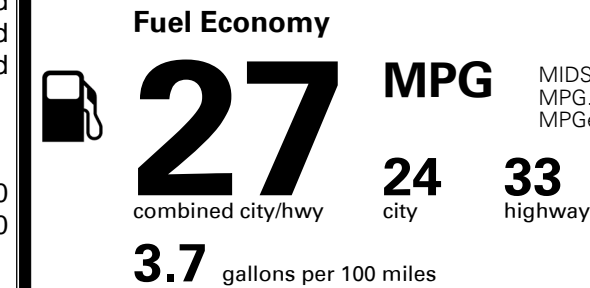

EPA DOT Fuel Economy and Environment

Gasoline Vehicle

MIDSIZE CARS range from 15 to 140 MPG. The best vehicle rates 140 MPGe.

You spend
$250
more in fuel costs
over 5 years
compared to the
average new vehicle.

Annual fuel cost
$1,950

Fuel Economy & Greenhouse Gas Rating (tailpipe only) Smog Rating (tailpipe only)